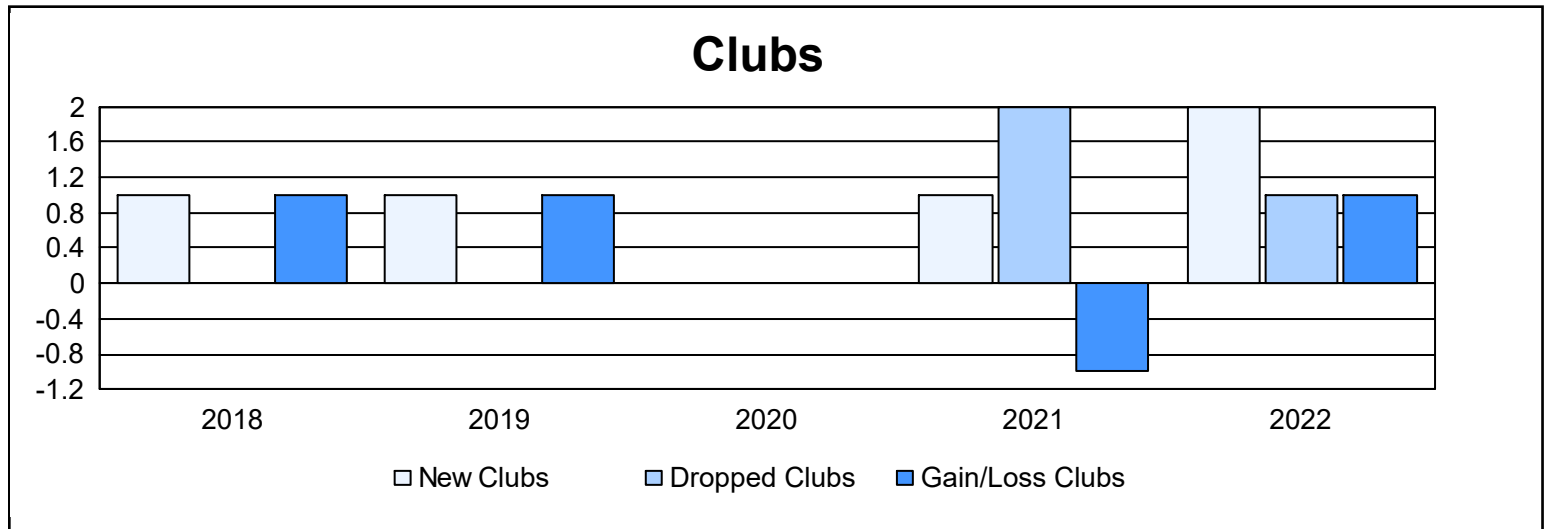

Year	New Clubs	Dropped Clubs	Gain/ Loss Clubs	New Members	Charter Members	Reinstate Members	Transfer Members	Total Member Added	Total Members Dropped	Gain/ Loss Members
2017-2018	1	0	1	67	30	2	3	102	69	33
2018-2019	1	0	1	41	20	3	0	64	46	18
2019-2020	0	0	0	46	0	2	3	51	110	-59
2020-2021	1	2	-1	189	28	2	3	222	82	140
2021-2022	2	1	1	154	40	13	6	213	157	56
<b>Average</b>	<b>1</b>	<b>1</b>	<b>0</b>	<b>99</b>	<b>24</b>	<b>4</b>	<b>3</b>	<b>130</b>	<b>93</b>	<b>38</b>

### Membership Composition June 2022 Cumulative