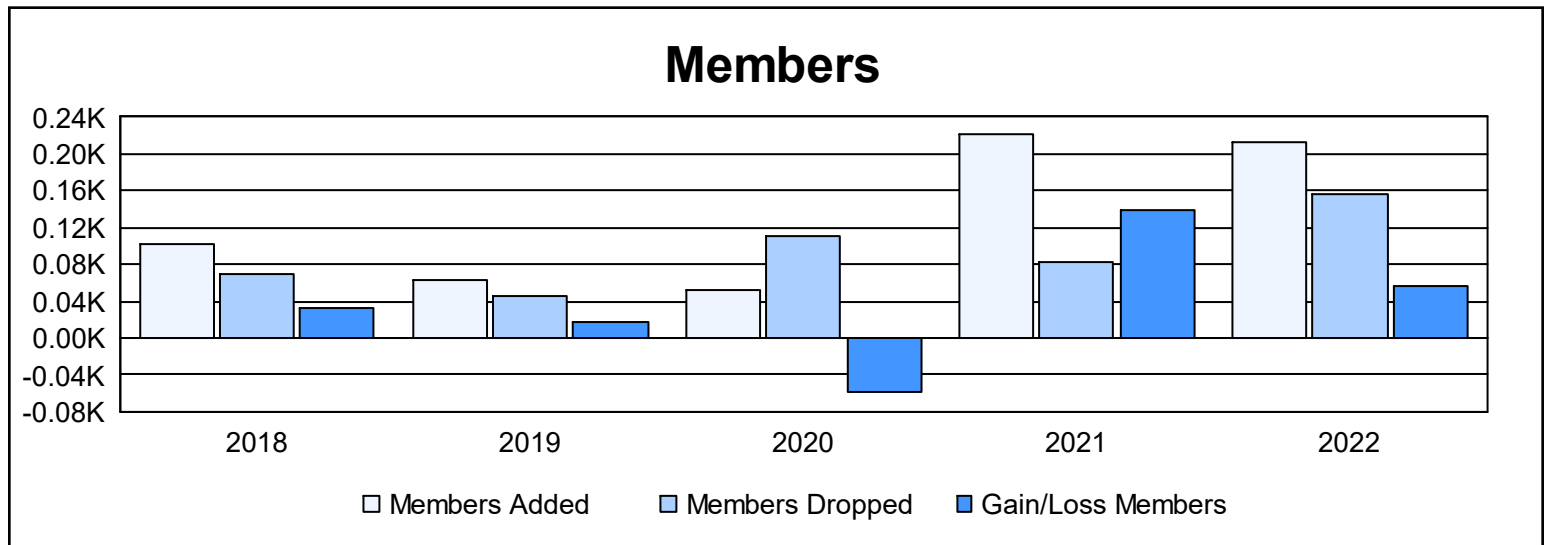

Year	New Clubs	Dropped Clubs	Gain/ Loss Clubs	New Members	Charter Members	Reinstate Members	Transfer Members	Total Member Added	Total Members Dropped	Gain/ Loss Members
2017-2018	1	0	1	67	30	2	3	102	69	33
2018-2019	1	0	1	41	20	3	0	64	46	18
2019-2020	0	0	0	46	0	2	3	51	110	-59
2020-2021	1	2	-1	189	28	2	3	222	82	140
2021-2022	2	1	1	154	40	13	6	213	157	56
<b>Average</b>	<b>1</b>	<b>1</b>	<b>0</b>	<b>99</b>	<b>24</b>	<b>4</b>	<b>3</b>	<b>130</b>	<b>93</b>	<b>38</b>

### Membership Composition June 2022 Cumulative